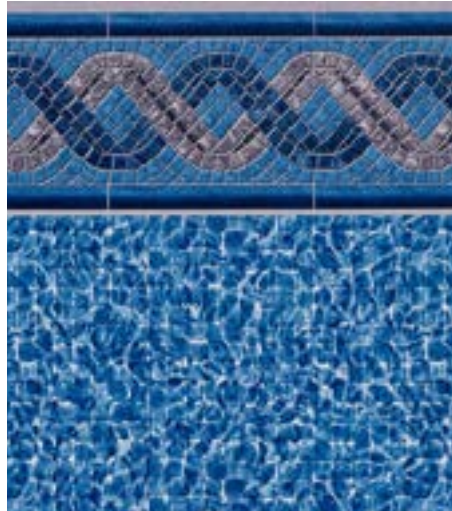

MOUNTAIN TOP TILE
NIELSEN FLOOR

BLUE BAYVIEW TILE
BLUE DIFFUSION FLOOR

SUNBURST

OCEAN PEARL

RENEGADE

CARNEGIE ARCTIC

FOX COLLECTION

SIESTA WAVE BLUE TILE
BLUE DIFFUSION FLOOR

SIESTA RIVER TILE
RIVER TILE FLOOR

GREYSTONE TILE
RIVER TILE FLOOR

SUMMER RIVER TILE
RIVER TILE FLOOR

SIESTA WAVE BLUE

PEARL SEA CAVE FULL Page: 8

PREMIUM BRILLIANCE

PEARL SEA CAVE FLOOR
PEARLESCENT FINISH

COLORBLOCK TILE
SHIMMERING SEAGLASS FLOOR