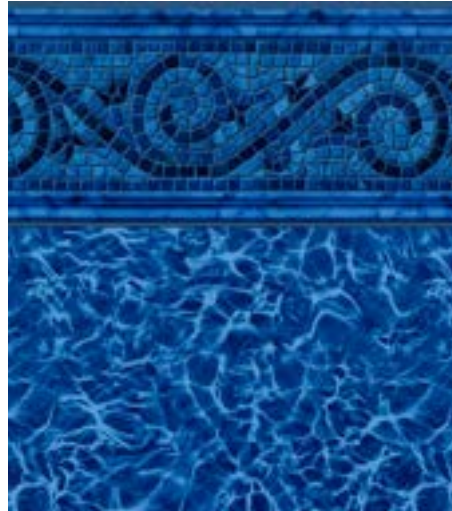

FOX COLLECTION

SIESTA WAVE BLUE TILE
BLUE DIFFUSION FLOOR