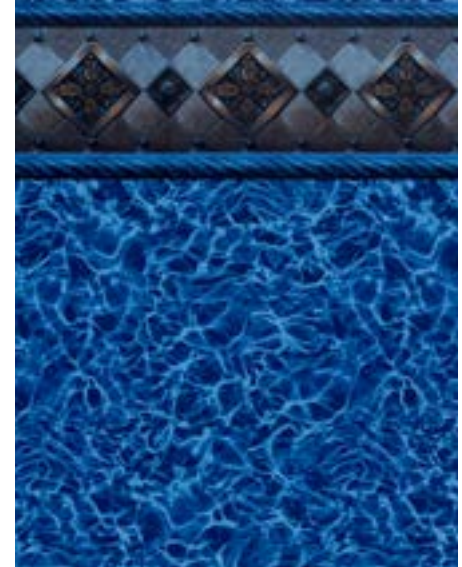

BLUE BAYVIEW TILE
BLUE DIFFUSION FLOOR