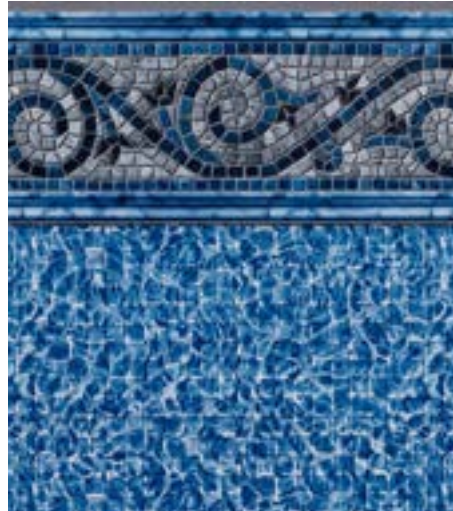

SIESTA RIVER TILE
RIVER TILE FLOOR

GREYSTONE TILE
RIVER TILE FLOOR

SUMMER RIVER TILE
RIVER TILE FLOOR

SIESTA WAVE BLUE

PEARL SEA CAVE FULL Page: 8

PREMIUM BRILLIANCE

PEARL SEA CAVE FLOOR
PEARLESCENT FINISH

COLORBLOCK TILE
SHIMMERING SEAGLASS FLOOR