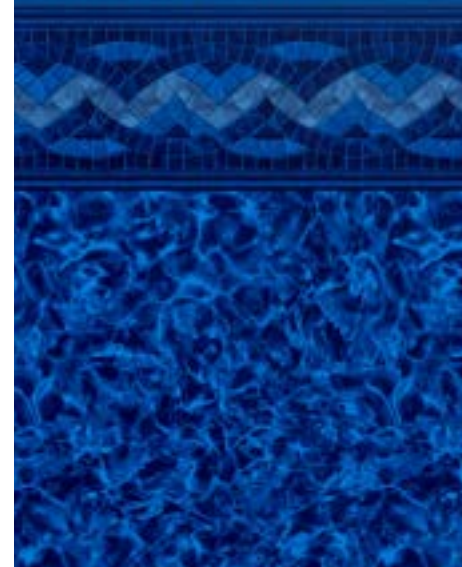

CARNEGIE ARCTIC TILE
INDIGO ARCTIC FLOOR